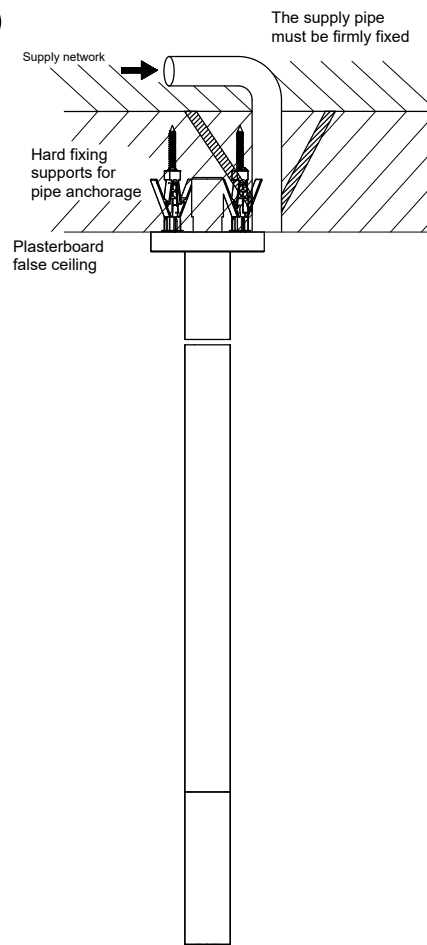

1

2

3

ATTENTION: In the second and third case hard fixing supports are not provided in the box but they need to be realized by the installer during the installation phase

GESSI

ANELLO 63499

BOCCA DA SOFFITTO CON LUNGHEZZA PERSONALIZZABILE