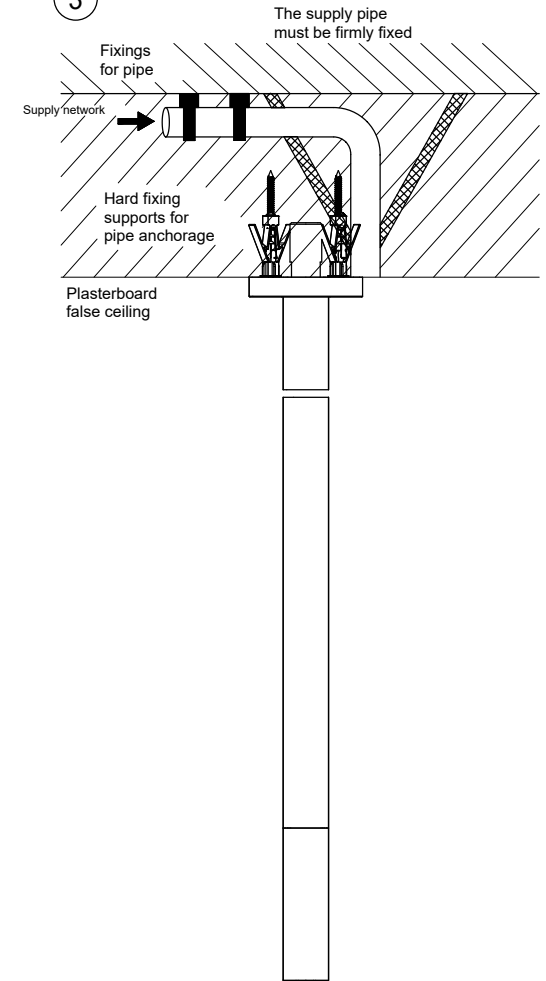

1

2

3

ATTENTION: In the second and third case hard fixing supports are not provided in the box but they need to be realized by the installer during the installation phase

GESSI

ANELLO 63499

BOCCA DA SOFFITTO CON LUNGHEZZA PERSONALIZZABILE