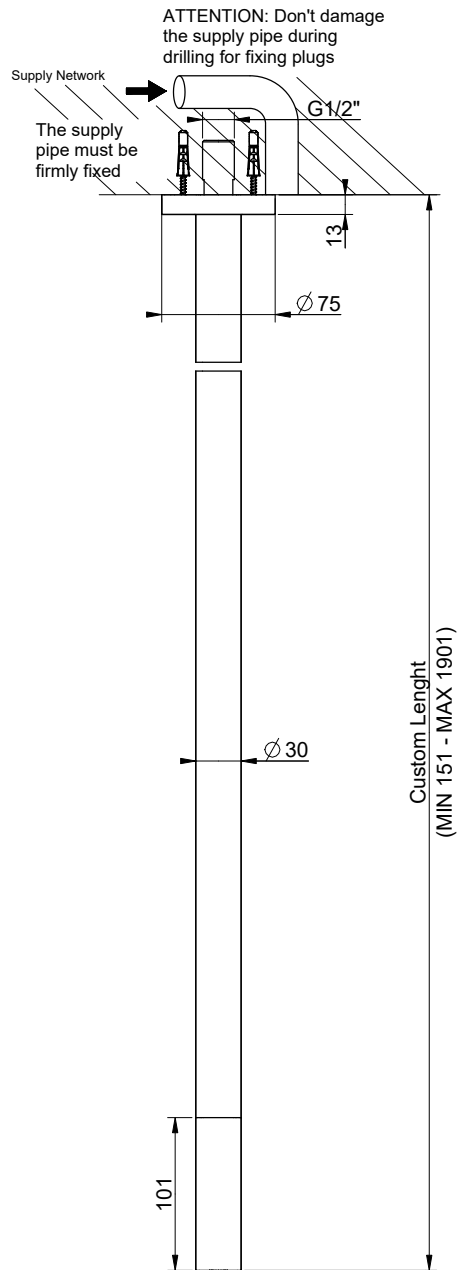

1

2

3

ATTENTION: In the second and third case hard fixing supports are not provided in the box but they need to be realized by the installer during the installation phase

GESSI

ANELLO 63499

BOCCA DA SOFFITTO CON LUNGHEZZA PERSONALIZZABILE